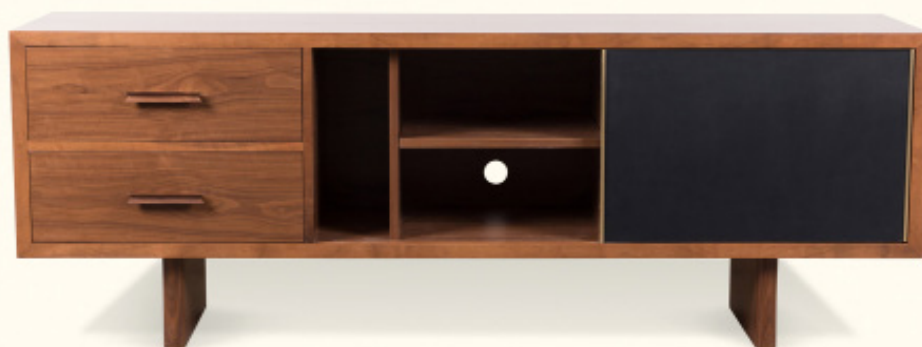

The LF Collection, designed and handmade in Los Angeles, California

Inverness Media Cabinet

The Inverness Media Cabinet features two drawers with solid carved handles, adjustable shelves, grommet holes and a sliding leather door with a solid brass handle. Available in American walnut or white oak. Wall mounted version available. Specify at time of order.

\$4,450

CASE AND BASE AMERICAN WALNUT
WHITE OAK

WALNUT FINISHES ● NATURAL
● LIGHT
● DARK

DIMENSIONS 72W 16D 26H

LEATHER TAN
BLACK
BROWN

OAK FINISHES ● WHITE WASHED
● NATURAL
● OILED
● SMOKED
● LIGHT GREY WASHED
● DARK GREY WASHED
● EBONIZED