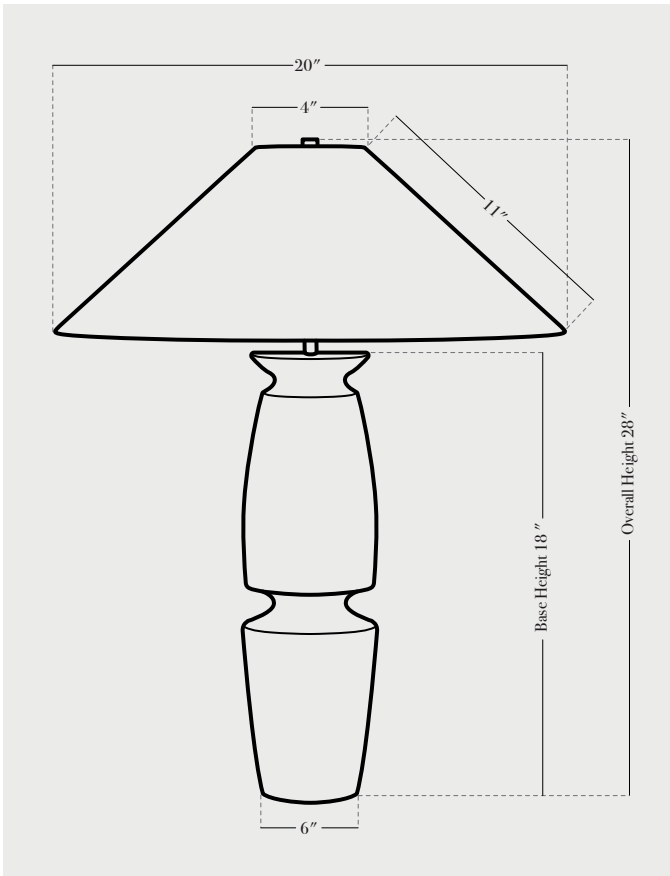

Serena 28 inches

PRODUCT SPECIFICATIONS

BASE FINISHES

stone, anthracite, lapis, terrasig

BASE DETAILS

glazed ceramic, 15 - 20 lbs. depending on size

SHADE DETAILS

oatmeal linen or wax paper

METAL DETAILING

unfinished brass

SWITCH TYPE

socket dial (switch on socket)

RECOMMENDED WATTAGE

60 watts incandescent or LED equivalent

PRODUCTION LEAD TIME

8-10 weeks single