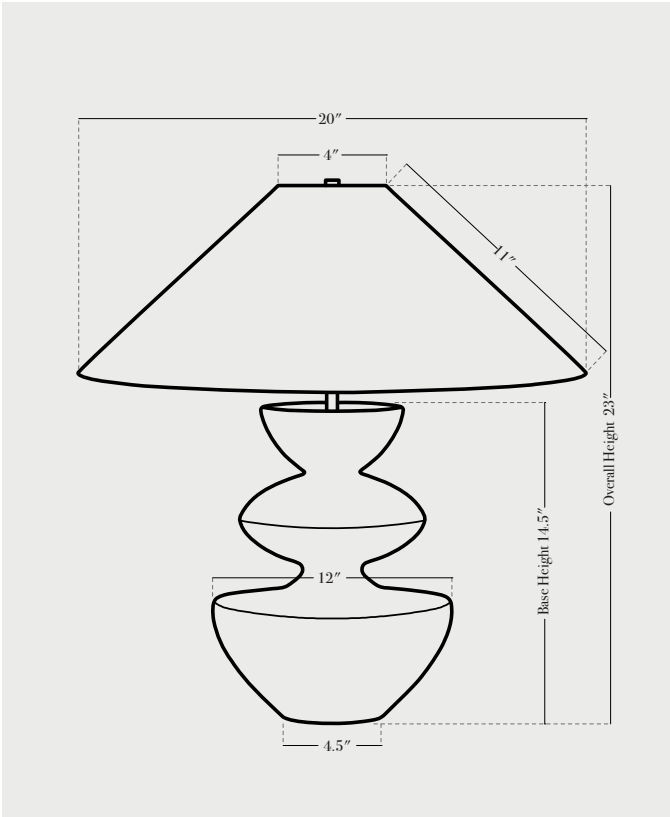

Janus 23 inches

PRODUCT SPECIFICATIONS

BASE FINISHES

stone, anthracite, lapis, terracotta, chestnut, ivy

BASE DETAILS

glazed ceramic, 15 - 20 lbs. depending on size

SHADE DETAILS

was paper or oatmeal linen

METAL DETAILING

unfinished brass

SWITCH TYPE

socket dial (switch on socket)

RECOMMENDED WATTAGE

60 watts incandescent or LED equivalent

PRODUCTION LEAD TIME

8-10 weeks single