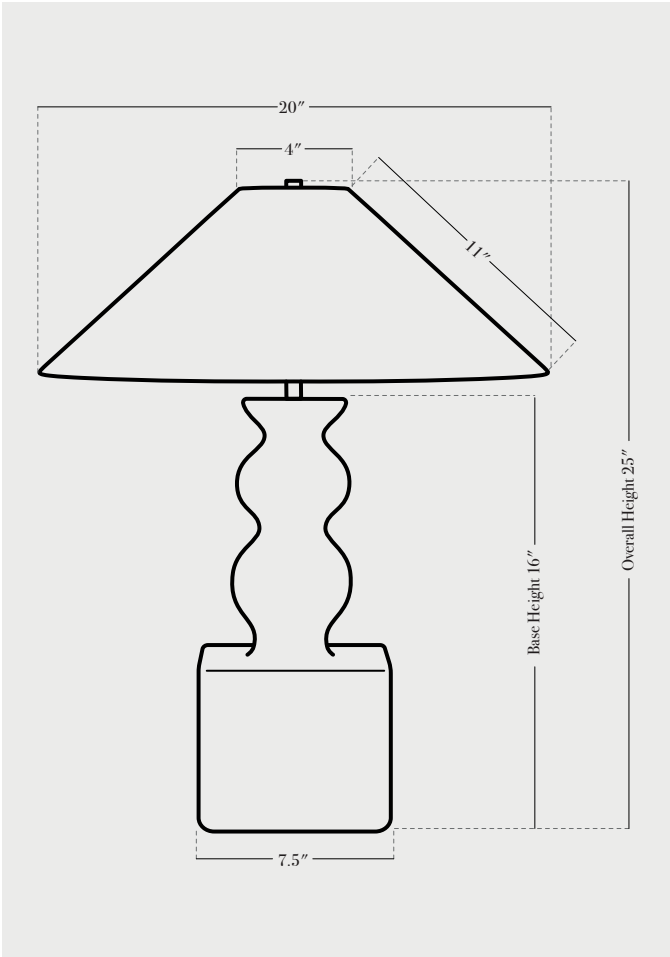

Jacob 25 inches

PRODUCT SPECIFICATIONS

BASE FINISHES

stone, anthracite, lapis, terrasig, chestnut, ivy

BASE DETAILS

glazed ceramic, 15 - 20 lbs. depending on size

SHADE DETAILS

wax paper or oatmeal linen

METAL DETAILING

unfinished brass

SWITCH TYPE

socket dial (switch on socket)

RECOMMENDED WATTAGE

60 watts incandescent or LED equivalent

PRODUCTION LEAD TIME

8-10 weeks single