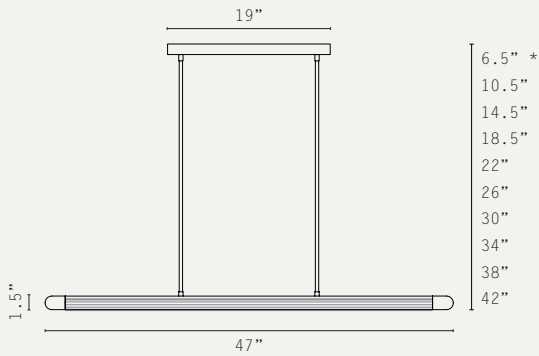

**SUSPENSION:**

DROP ROD AT 4" INCREMENTS

**ADDITIONAL INFO:**

DESIGNED BY WILL EARL 2024

MADE IN ENGLAND

SIDE

BOTTOM

\*choose total drop - longer drop available at extra cost