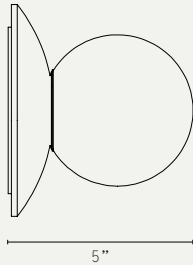

ORBIT WALL LIGHT (US WIRED)

LIGHT SOURCE:

G9 LAMP BASE
(4W MAX, LED ONLY)

LAMP SUPPLIED:

1 X G9 LED/ 2700K / 3W /
250 LUMENS

DIMMABLE:

PHASE DIMMING (USING SUPPLIED
LAMP)

VOLTAGE: