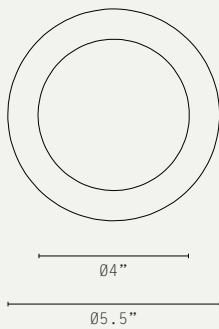

ORBIT WALL LIGHT (US WIRED)

LIGHT SOURCE:

G9 LAMP BASE
(4W MAX, LED ONLY)

LAMP SUPPLIED:

1 X G9 LED/ 2700K / 3W /
250 LUMENS

DIMMABLE:

PHASE DIMMING (USING SUPPLIED
LAMP)

VOLTAGE:

120V AC

CERTIFICATIONS:

UL (ON REQUEST)
IP44 / DAMP LOCATION

MATERIALS:

BRASS, OPAL GLASS, NATURAL
STONE

WEIGHT:

2.5 LB (APPROX)

ADDITIONAL INFO:

MOUNTS DIRECTLY TO STANDARD 4"
JUNCTION BOX
DESIGNED BY WILL EARL 2022
MADE IN ENGLAND

STONE OPTIONS:

-  BLACK MARBLE
-  GREEN MARBLE
-  RED MARBLE
-  TRAVERTINE

PRODUCT CODES:

- U.ORB.W.BM - BLACK MARBLE
- U.ORB.W.GM - GREEN MARBLE
- U.ORB.W.RM - RED MARBLE
- U.ORB.W.TV - TRAVERTINE