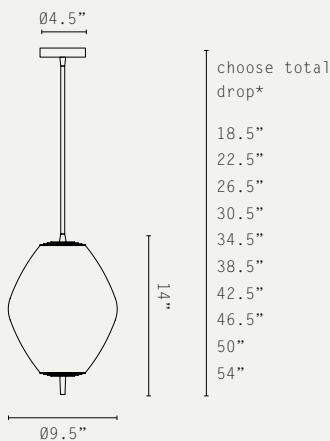

NOVA TALL PENDANT (US WIRED)

CABLE:

DROP ROD:

*longer drop available at extra cost

LIGHT SOURCE:

E26 LAMP BASE (20W MAX)

A19 SHAPE

LAMP SUPPLIED:

UL (ON REQUEST)

MATERIALS:

BRASS, GLASS

WEIGHT:

12 LB (APPROX)

HANGING OPTIONS:

- SUSPENSION WIRE WITH CABLE

- DROP ROD AT 4" INCREMENTS