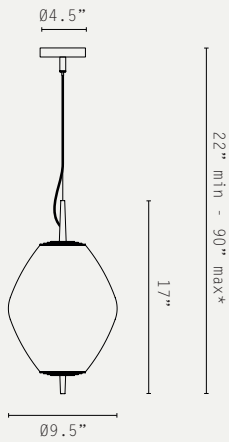

NOVA TALL PENDANT (US WIRED)

CABLE:

DROP ROD:

*longer drop available at extra cost

LIGHT SOURCE:

E26 LAMP BASE (20W MAX)

A19 SHAPE

LAMP SUPPLIED:

UL (ON REQUEST)

MATERIALS:

BRASS, GLASS

WEIGHT:

12 LB (APPROX)

HANGING OPTIONS:

- SUSPENSION WIRE WITH CABLE

- DROP ROD AT 4" INCREMENTS