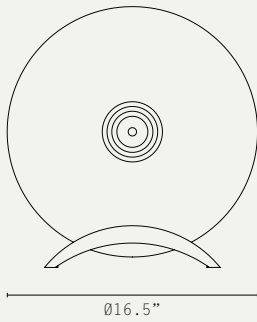

NOVA TABLE LIGHT (US WIRED)

LIGHT SOURCE:

E26 LAMP BASE (20W MAX)

G16.5 / A15 SHAPE

LAMP SUPPLIED:

1 X E26 LED / 2700K / 5.5W /

470 LUMENS

VOLTAGE:

120V AC

CERTIFICATIONS:

UL (ON REQUEST)

MATERIALS:

BRASS, GLASS

WEIGHT:

15.5 LB (APPROX)

FLEX: