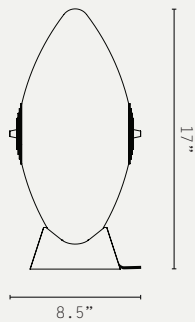

NOVA TABLE LIGHT (US WIRED)

LIGHT SOURCE:

E26 LAMP BASE (20W MAX)

G16.5 / A15 SHAPE

LAMP SUPPLIED:

1 X E26 LED / 2700K / 5.5W /

470 LUMENS

VOLTAGE:

120V AC

CERTIFICATIONS:

UL (ON REQUEST)

MATERIALS:

BRASS, GLASS

WEIGHT:

15.5 LB (APPROX)

FLEX: