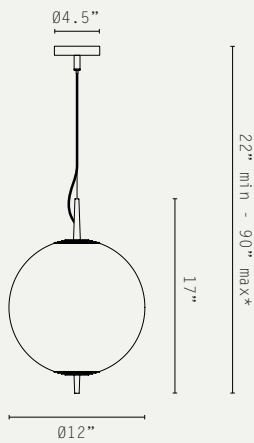

NOVA GLOBE PENDANT (US WIRED)

CABLE:

DROP ROD:

*longer drop available at extra cost

LIGHT SOURCE:

E26 LAMP BASE (20W MAX)

A19 SHAPE

LAMP SUPPLIED:

UL (ON REQUEST)

MATERIALS:

BRASS, GLASS

WEIGHT:

13 LB (APPROX)

HANGING OPTIONS:

- SUSPENSION WIRE WITH CABLE

- DROP ROD AT 4" INCREMENTS