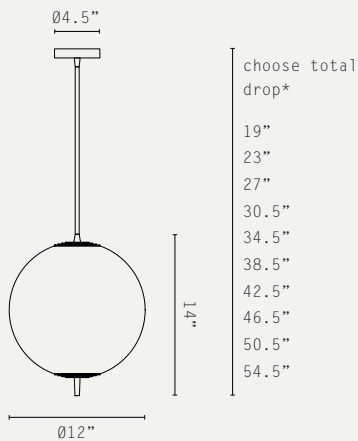

NOVA GLOBE PENDANT (US WIRED)

CABLE:

DROP ROD:

*longer drop available at extra cost

LIGHT SOURCE:

E26 LAMP BASE (20W MAX)

A19 SHAPE

LAMP SUPPLIED:

UL (ON REQUEST)

MATERIALS:

BRASS, GLASS

WEIGHT:

13 LB (APPROX)

HANGING OPTIONS:

- SUSPENSION WIRE WITH CABLE

- DROP ROD AT 4" INCREMENTS