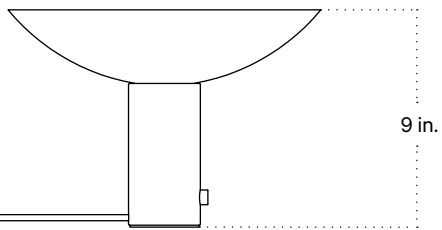

## Technical Specifications

|                    |   |
|--------------------|---|
| Materials          | Steel, glass                                      |
| Product weight     | 9 lbs   |
| Lead time          | 3 days  |
| Bulbs included (1) | E12 / 120 V / 5.0 W / 550 lm<br>2700 K / dimmable |
| Dimmer             | Integrated dimmer switch                          |
| Cord length        | 10 feet   |
| Max wattage        | 10 W  |
| Certifications     | UL listed, damp-rated                             |

Updated November 15, 2023

Front View

Top View

Side View

Isometric View