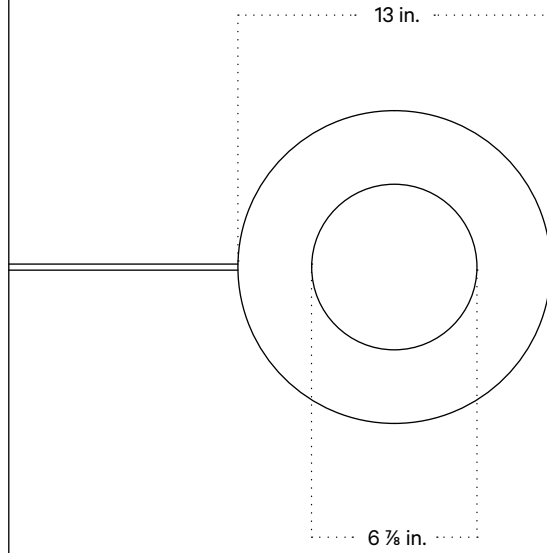

## Technical Specifications

|                    |   |
|--------------------|---|
| Materials          | Steel, glass                                      |
| Product weight     | 9 lbs   |
| Lead time          | 3 days  |
| Bulbs included (1) | E12 / 120 V / 5.0 W / 550 lm<br>2700 K / dimmable |
| Dimmer             | Integrated dimmer switch                          |
| Cord length        | 10 feet   |
| Max wattage        | 10 W  |
| Certifications     | UL listed, damp-rated                             |

## Notes

1. A rotary dimmer switch is located on the base of the fixture.
2. This table lamp comes with a 10-foot black cord; length and color are not customizable.
3. This fixture is available as a plug-in, hardwired with a switch, or hardwired without a switch.

Updated November 15, 2023

Front View

Top View

Side View

Isometric View