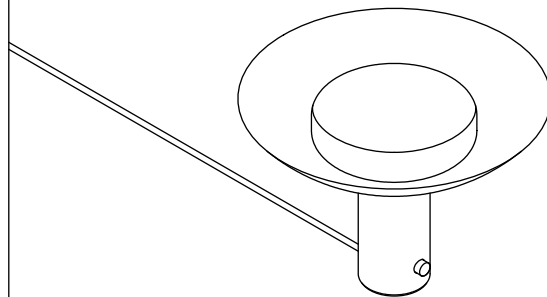

## Technical Specifications

|                    |   |
|--------------------|---|
| Materials          | Steel, glass                                      |
| Product weight     | 9 lbs   |
| Lead time          | 3 days  |
| Bulbs included (1) | E12 / 120 V / 5.0 W / 550 lm<br>2700 K / dimmable |
| Dimmer             | Integrated dimmer switch                          |
| Cord length        | 10 feet   |
| Max wattage        | 10 W  |
| Certifications     | UL listed, damp-rated                             |

## Notes

1. A rotary dimmer switch is located on the base of the fixture.
2. This table lamp comes with a 10-foot black cord; length and color are not customizable.
3. This fixture is available as a plug-in, hardwired with a switch, or hardwired without a switch.

Updated November 15, 2023

Front View

Top View

Side View

Isometric View