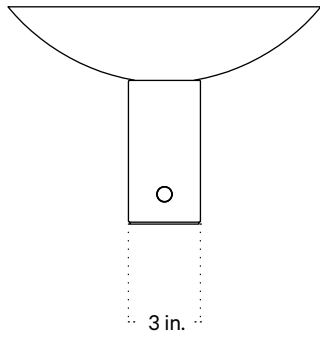

## Technical Specifications

|                    |   |
|--------------------|---|
| Materials          | Steel, glass                                      |
| Product weight     | 9 lbs   |
| Lead time          | 3 days  |
| Bulbs included (1) | E12 / 120 V / 5.0 W / 550 lm<br>2700 K / dimmable |
| Dimmer             | Integrated dimmer switch                          |
| Cord length        | 10 feet   |
| Max wattage        | 10 W  |
| Certifications     | UL listed, damp-rated                             |

## Notes

1. A rotary dimmer switch is located on the base of the fixture.
2. This table lamp comes with a 10-foot black cord; length and color are not customizable.
3. This fixture is available as a plug-in, hardwired with a switch, or hardwired without a switch.

Updated November 15, 2023

Front View

Top View

Side View

Isometric View