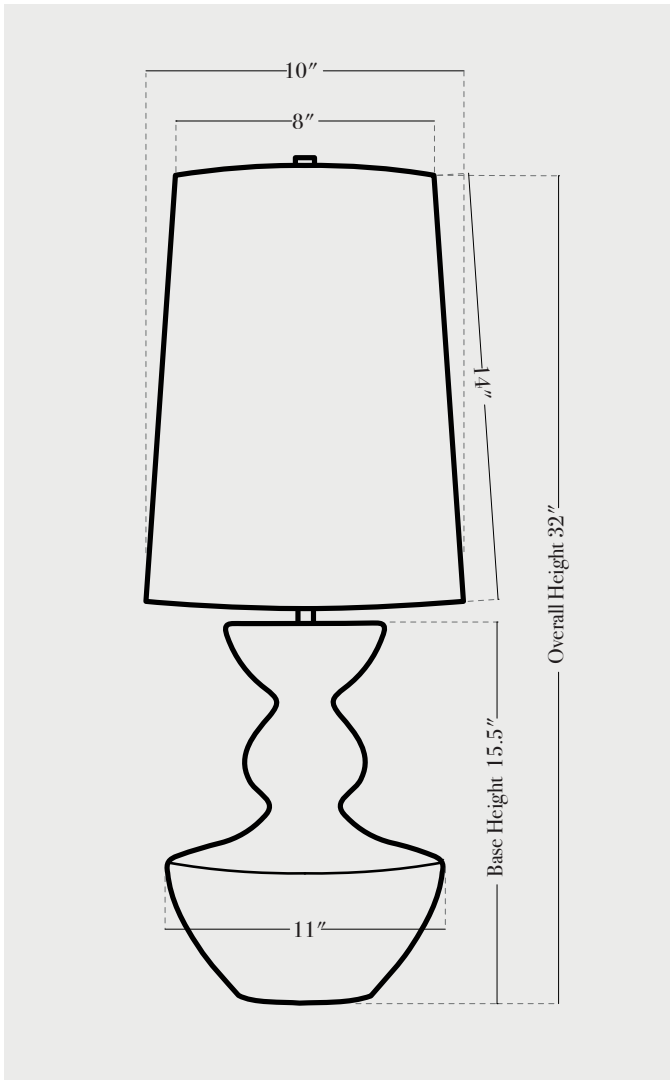

# Hermena 32 inches

### BASE DETAILS

glazed ceramic, 15 - 20 lbs. depending on size