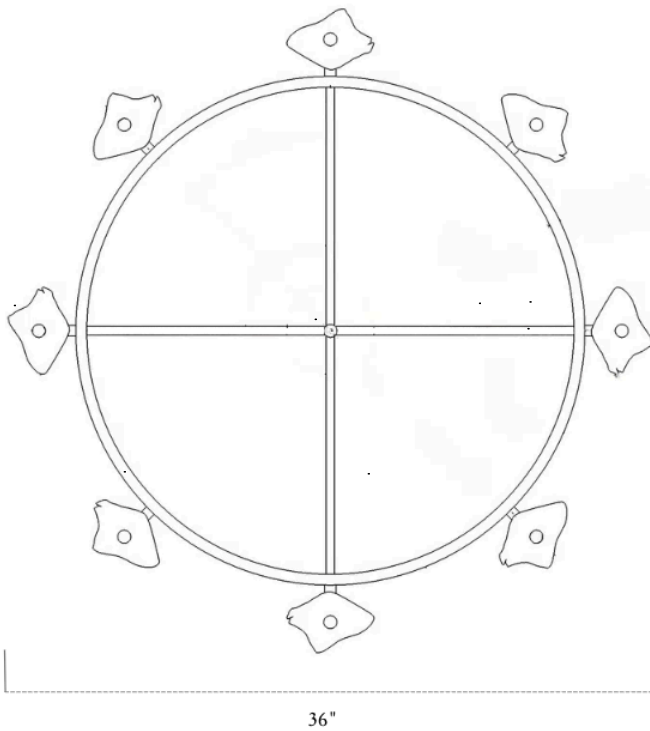

Foxglove Single Tier Chandelier

Foxglove Single Tier Chandelier