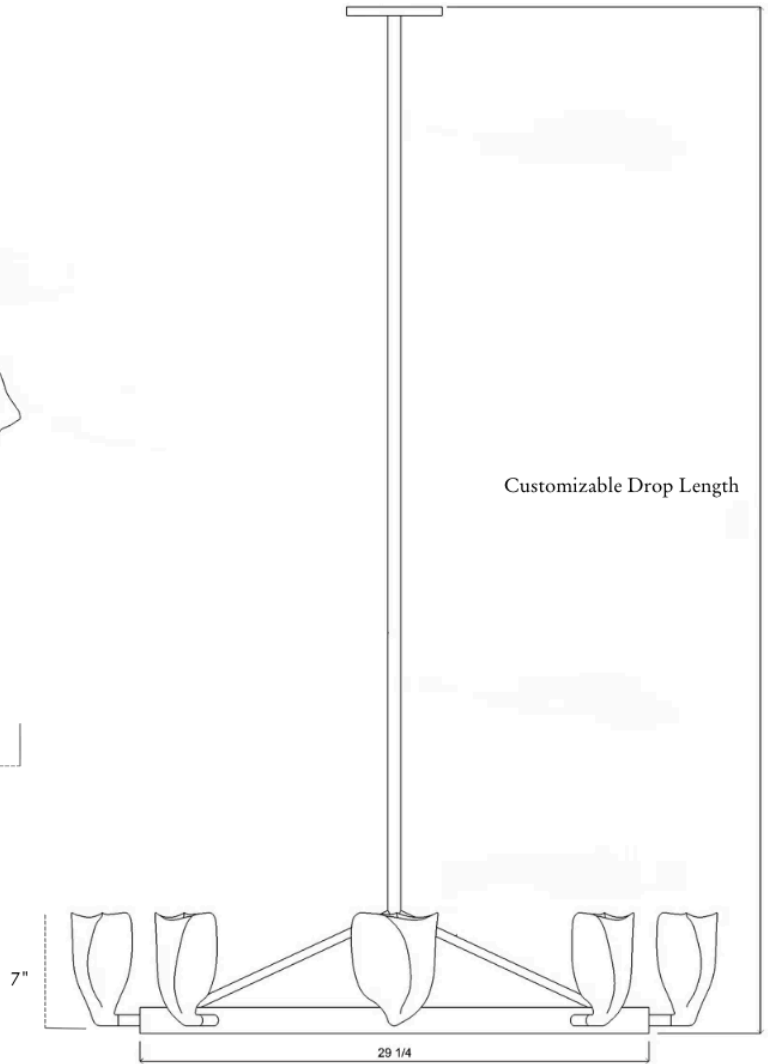

Foxglove Single Tier Chandelier

Foxglove Single Tier Chandelier