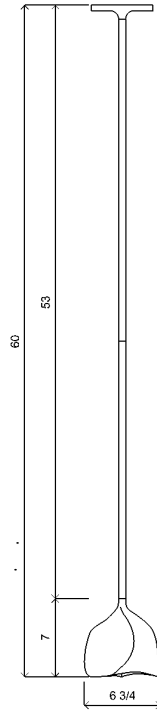

### DIMENSIONS

Small: 7" W x 3.5" D x 7" H

Large: 13" W x 8" D x 16" H

---

## WIRING DETAILS

Hardwired

---

## NOTES

---

This item is handmade, and may exhibit variability within the same piece. We do our best to maintain a consistent product, but honor the handmade craftsmanship. Dimensions may vary within an inch.

# Foxglove Pendants

Foxglove Pendant - Small

Foxglove Pendant - Large