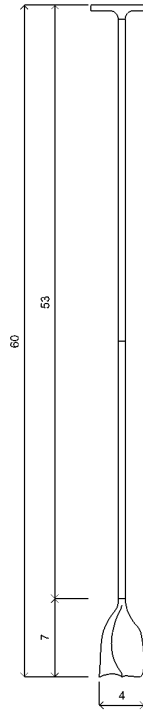

Foxglove Pendants

Foxglove Pendant - Small