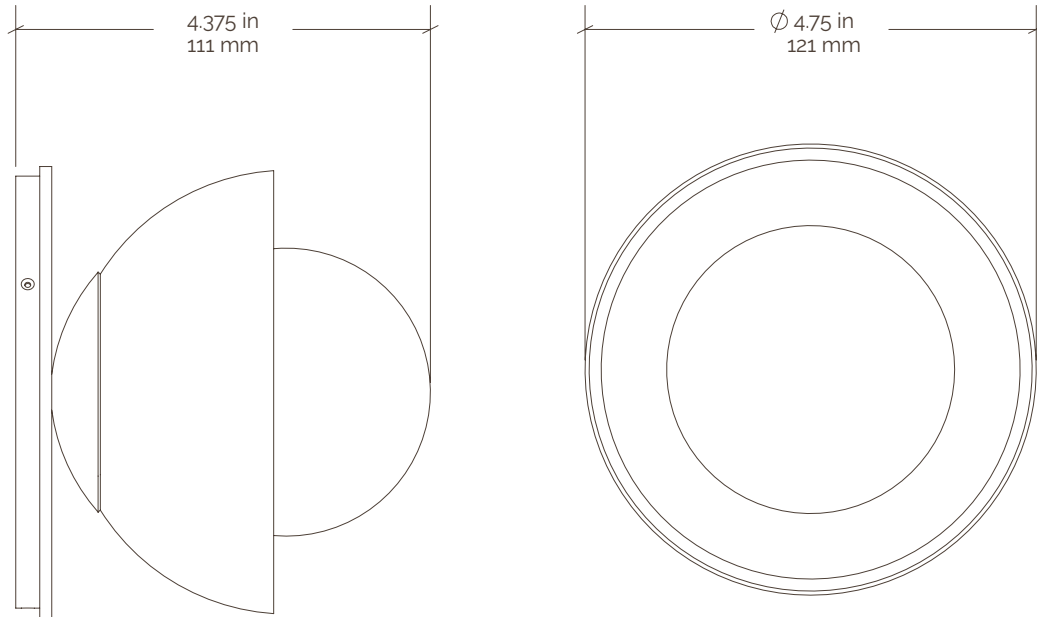

# Emmet Sconce 4.75" Hemisphere

Incandescent

<b>Collection</b>	Emmet	<b>Mounting</b>	4 in octagon box or handy box
<b>Number</b>	EMM-SC01	<b>Backplate</b>	4.75 in / 121 mm
<b>Product</b>	Sconce	<b>Certifications</b>	UL listed / Damp
<b>Appx. Dimensions</b>	H: 4.375 in / 111 mm D: 4.75 in / 121 mm	<b>Ceramic Reflector</b>	HM04
<b>Weight</b>	2 lbs / 0.9 kgs	<b>Glass Diffuser</b>	SP03
<b>Materials</b>	Brass & Terracotta	<b>Lamping</b>	120V / E12 Type T
		<b>Lamping Spec</b>	4.5 w / 450 lm / 3000 k each
<b>Finishes</b>	Available in any Pax brass & ceramic finish	<b>Dimming</b>	Dimmable with most incandescent and LED dimmers.

## SKU Legend

XX-	XXX-	XXX-	XXXX-	XXX-	Ceramic Finish	XXXX-	X
Fixture Type	Family	Metal Finish	Ceramic	Ceramic Finish	Ceramic Finish Cont.	Diffuser Shape	Diffuser Finish
CF (Ceiling Fixture)	BAN (Bancroft)	BRB (Brushed Brass)	HM04 (4" Diameter Hemisphere)	AZL (Azure Lichen)	DIVL (Double Ivory Lichen)	SP03	W (White)
FM (Flush Mount)	EMM (Emmet)	BRN (Brushed Nickel)	HM07 (7" Diameter Hemisphere)	AZM (Azure Matte)	DVDL (Double Verde Lichen)	SP04	
PD (Pendant)	DIX (Dixon)	DAB (Dark Aged Brass)	HM12 (12" Diameter Hemisphere)	BLL (Black Lichen)	FRM (Forest Matte)	SP05	
SC (Sconce)	LAW (Lawrence)	GRA (Graphite)	CN12 (12" Height Cone)	BLM (Black Matte)	IVL (Ivory Lichen)		
FL (Floor)	ROS (Roseland)	LAB (Light Aged Brass)	LD15 (15" Diameter Low Dome)	CHL (Chocolate Lichen)	IVP (Ivory Porcelain)		
TB (Table)	CRE (Creston)	TXB (Textured Black)	TB04 (4" Short Tube)	CHM (Chocolate Matte)	NVM (Navy Matte)		
		TXI (Textured Ivory)	TB08 (8" Long Tube)	DAZL (Double Azure Lichen)	VDL (Verde Lichen)		
		TXW (Textured White)	AD01 (As Designed)	DBLL (Double Black Lichen)	VDM (Verde Matte)		
				DCHL (Double Chocolate Lichen)			