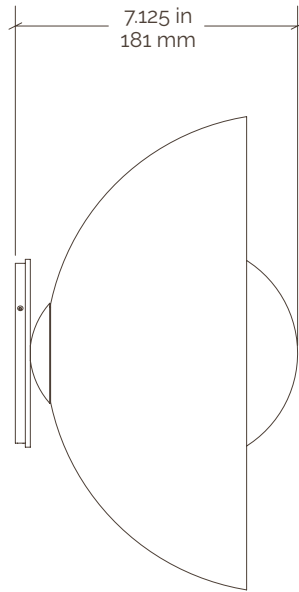

Emmet Sconce 12" Hemisphere

Incandescent

Collection	Emmet	Mounting	4 in octagon box or handy box
Number	EMM-Sc01	Backplate	4.75 in / 121 mm
Product	Sconce	Certifications	UL listed / Damp
Appx. Dimensions	H: 7.125 in / 181 mm D: 12 in / 305 mm	Ceramic Reflector	HM12
Weight	3 lbs / 1.3 kgs	Glass Diffuser	SP05
Materials	Brass & Terracotta	Lamping	120V / E12 Type T
		Lamping Spec	9.5 w / 950 lm / 3000 k each
Finishes	Available in any Pax brass & ceramic finish	Dimming	Dimmable with most incandescent and LED dimmers.

*WALL MOUNT ONLY

SKU Key Finish legend available at paxlighting.com/finishes

Specifications

SKU Legend

XX-	XXX-	XXX-	XXXX-	XXX-	Ceramic Finish	XXXX-	X
Fixture Type	Family	Metal Finish	Ceramic	Ceramic Finish	Ceramic Finish Cont.	Diffuser Shape	Diffuser Finish
CF (Ceiling Fixture)	BAN (Bancroft)	BRB (Brushed Brass)	HM04 (4" Diameter Hemisphere)	AZL (Azure Lichen)	DIVL (Double Ivory Lichen)	SP03	W (White)
FM (Flush Mount)	EMM (Emmet)	BRN (Brushed Nickel)	HM07 (7" Diameter Hemisphere)	AZM (Azure Matte)	DVDL (Double Verde Lichen)	SP04	
PD (Pendant)	DIX (Dixon)	DAB (Dark Aged Brass)	HM12 (12" Diameter Hemisphere)	BLL (Black Lichen)	FRM (Forest Matte)	SP05	
SC (Sconce)	LAW (Lawrence)	GRA (Graphite)	CN12 (12" Height Cone)	BLM (Black Matte)	IVL (Ivory Lichen)		
FL (Floor)	ROS (Roseland)	LAB (Light Aged Brass)	LD15 (15" Diameter Low Dome)	CHL (Chocolate Lichen)	IVP (Ivory Porcelain)		
TB (Table)	CRE (Creston)	TXB (Textured Black)	TB04 (4" Short Tube)	CHM (Chocolate Matte)	NVM (Navy Matte)		
		TXI (Textured Ivory)	TB08 (8" Long Tube)	DAZL (Double Azure Lichen)	VDL (Verde Lichen)		
		TXW (Textured White)	AD01 (As Designed)	DBLL (Double Black Lichen)	VDM (Verde Matte)		
				DCHL (Double Chocolate Lichen)			