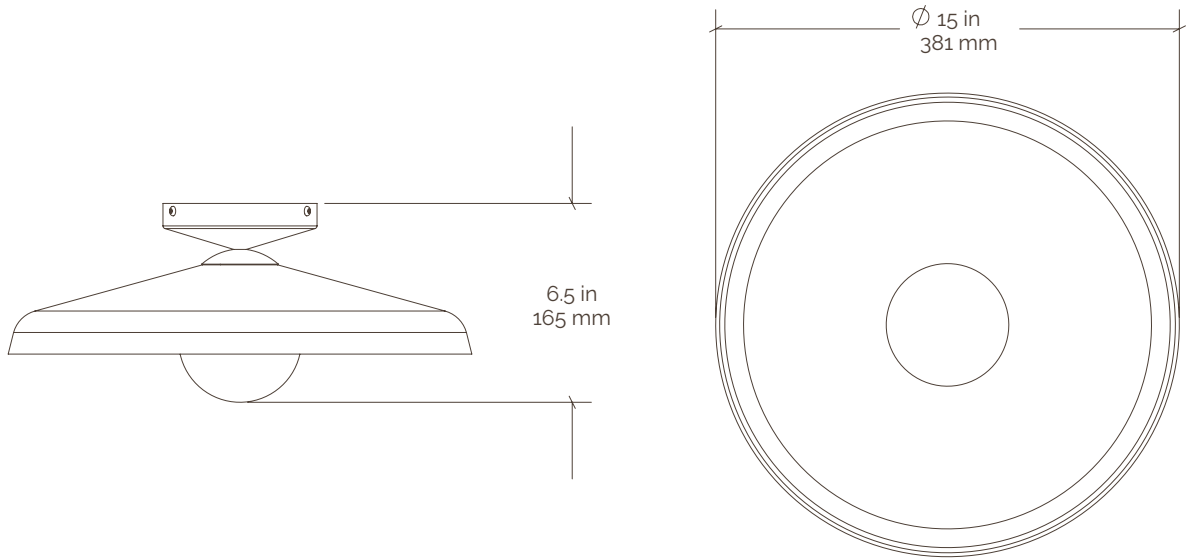

Emmet Flush Mount Low Dome

Incandescent

Collection	Emmet	Mounting	4 in octagon box
Number	EMM-FM01	Canopy	5 in / 127 mm
Product	Flush Mount	Certifications	UL listed
Appx. Dimensions	H: 6.5 in / 165 mm W: 15 in / 381 mm	Ceramic Reflector	LD15
Weight	3 lbs / 1.4 kgs	Glass Diffuser	SP04
Materials	Brass & Terracotta	Lamping	120V / E12 Type T
Finishes	Available in any Pax brass & ceramic finish	Lamping Spec	6.0 w / 600 lm / 3000 k each
		Dimming	Dimmable with most incandescent and LED dimmers.

SKU Key Finish legend available at paxlighting.com/finishes

Specifications

SKU Legend

XX-	XXX-	XXX-	XXXX-	XXX-	Ceramic Finish	XXXX-	X
Fixture Type	Family	Metal Finish	Ceramic	Ceramic Finish	Ceramic Finish Cont.	Diffuser Shape	Diffuser Finish
CF (Ceiling Fixture)	BAN (Bancroft)	BRB (Brushed Brass)	HM04 (4" Diameter Hemisphere)	AZL (Azure Lichen)	DIVL (Double Ivory Lichen)	SP03	W (White)
FM (Flush Mount)	EMM (Emmet)	BRN (Brushed Nickel)	HM07 (7" Diameter Hemisphere)	AZM (Azure Matte)	DVDL (Double Verde Lichen)	SP04	
PD (Pendant)	DIX (Dixon)	DAB (Dark Aged Brass)	HM12 (12" Diameter Hemisphere)	BLL (Black Lichen)	FRM (Forest Matte)	SP05	
SC (Sconce)	LAW (Lawrence)	GRA (Graphite)	CN12 (12" Height Cone)	BLM (Black Matte)	IVL (Ivory Lichen)		
FL (Floor)	ROS (Roseland)	LAB (Light Aged Brass)	LD15 (15" Diameter Low Dome)	CHL (Chocolate Lichen)	IVP (Ivory Porcelain)		
TB (Table)	CRE (Creston)	TXB (Textured Black)	TB04 (4" Short Tube)	CHM (Chocolate Matte)	NVM (Navy Matte)		
		TXI (Textured Ivory)	TB08 (8" Long Tube)	DAZL (Double Azure Lichen)	VDL (Verde Lichen)		
		TXW (Textured White)	AD01 (As Designed)	DBLL (Double Black Lichen)	VDM (Verde Matte)		
				DCHL (Double Chocolate Lichen)			

Type	E12 Type T
Input Voltage	120
Watts Each	9.5
Lumens Each	950
Color Temperature	3000 K
Life Expectancy	3 yrs, 25,000 hours