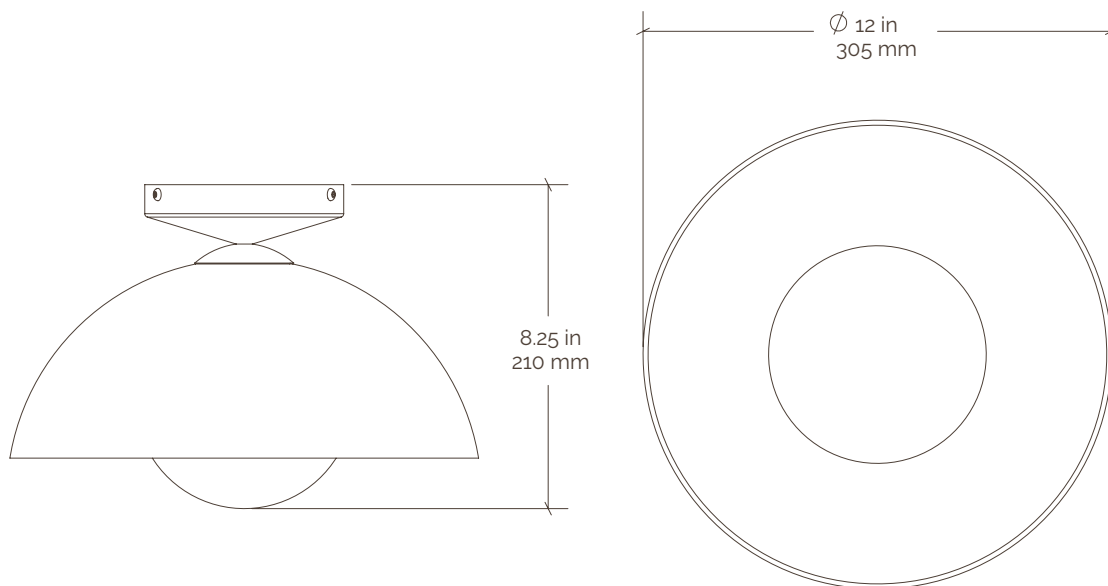

Emmet Flush Mount 12" Hemisphere

Incandescent

Collection	Emmet	Mounting	4 in octagon box
Number	EMM-FM01	Canopy	5 in / 127 mm
Product	Flush Mount	Certifications	UL listed / Damp
Appx. Dimensions	H: 8.25 in / 210 mm D: 12 in / 305 mm	Ceramic Reflector	HM12
Weight	2.8 lbs / 1.3 kgs	Glass Diffuser	SP05
Materials	Brass & Terracotta	Lamping	120V / E12 Type T
		Lamping Spec	9.5 w / 950 lm / 3000 k each
Finishes	Available in any Pax brass & ceramic finish	Dimming	Dimmable with most incandescent and LED dimmers.

SKU Legend

XX-	XXX-	XXX-	XXXX-	XXX-	Ceramic Finish	XXXX-	X
Fixture Type	Family	Metal Finish	Ceramic	Ceramic Finish	Ceramic Finish Cont.	Diffuser Shape	Diffuser Finish
CF (Ceiling Fixture)	BAN (Bancroft)	BRB (Brushed Brass)	HM04 (4" Diameter Hemisphere)	AZL (Azure Lichen)	DIVL (Double Ivory Lichen)	SP03	W (White)
FM (Flush Mount)	EMM (Emmet)	BRN (Brushed Nickel)	HM07 (7" Diameter Hemisphere)	AZM (Azure Matte)	DVDL (Double Verde Lichen)	SP04	
PD (Pendant)	DIX (Dixon)	DAB (Dark Aged Brass)	HM12 (12" Diameter Hemisphere)	BLL (Black Lichen)	FRM (Forest Matte)	SP05	
SC (Sconce)	LAW (Lawrence)	GRA (Graphite)	CN12 (12" Height Cone)	BLM (Black Matte)	IVL (Ivory Lichen)		
FL (Floor)	ROS (Roseland)	LAB (Light Aged Brass)	LD15 (15" Diameter Low Dome)	CHL (Chocolate Lichen)	IVP (Ivory Porcelain)		
TB (Table)	CRE (Creston)	TXB (Textured Black)	TB04 (4" Short Tube)	CHM (Chocolate Matte)	NVM (Navy Matte)		
		TXI (Textured Ivory)	TB08 (8" Long Tube)	DAZL (Double Azure Lichen)	VDL (Verde Lichen)		
		TXW (Textured White)	AD01 (As Designed)	DBLL (Double Black Lichen)	VDM (Verde Matte)		
				DCHL (Double Chocolate Lichen)			

Type	E12 Type T
Input Voltage	120
Watts Each	9.5
Lumens Each	950
Color Temperature	3000 K
Life Expectancy	3 yrs, 25,000 hours