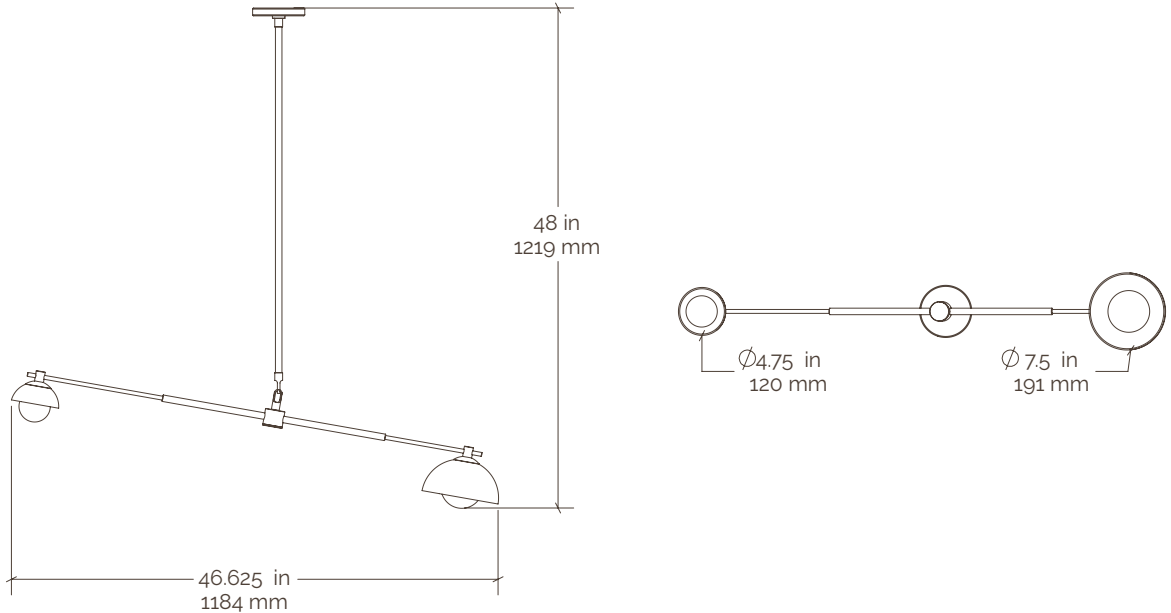

# Dixon Two Light Ceiling Fixture

Incandescent

<b>Collection</b>	Dixon	<b>Mounting</b>	4 in octagon box
<b>Number</b>	DIX-PD02	<b>Canopy</b>	5 in / 127 mm
<b>Product</b>	Pendant	<b>Certifications</b>	UL listed / Damp
<b>Appx. Dimensions</b>	H: 48 in / 1219 mm W: 46.625 in / 1184 mm	<b>Ceramic Reflector</b>	HM04 / Hm07
<b>Weight</b>	9 lbs / 4 kgs	<b>Glass Diffuser</b>	SP03 / SP04
<b>Materials</b>	Brass & Terracotta	<b>Lamping</b>	120V / E12 Type T
<b>Finishes</b>	Available in any Pax brass & ceramic finish	<b>Lamping Spec</b>	4.5 w / 450 lm / 3000 k each 6.0 w / 600 lm / 3000 k each
		<b>Dimming</b>	Dimmable with most incandescent and LED dimmers.

Down rod is 33.75in./857mm. Can be cut to length on-site or specified to length. Longer length available.

**SKU Key** Finish legend available at [paxlighting.com/finishes](http://paxlighting.com/finishes)

Type	E12 Type T
Input Voltage	120
Watts Each	9.5
Lumens Each	950
Color Temperature	3000 K
Life Expectancy	3 yrs, 25,000 hours