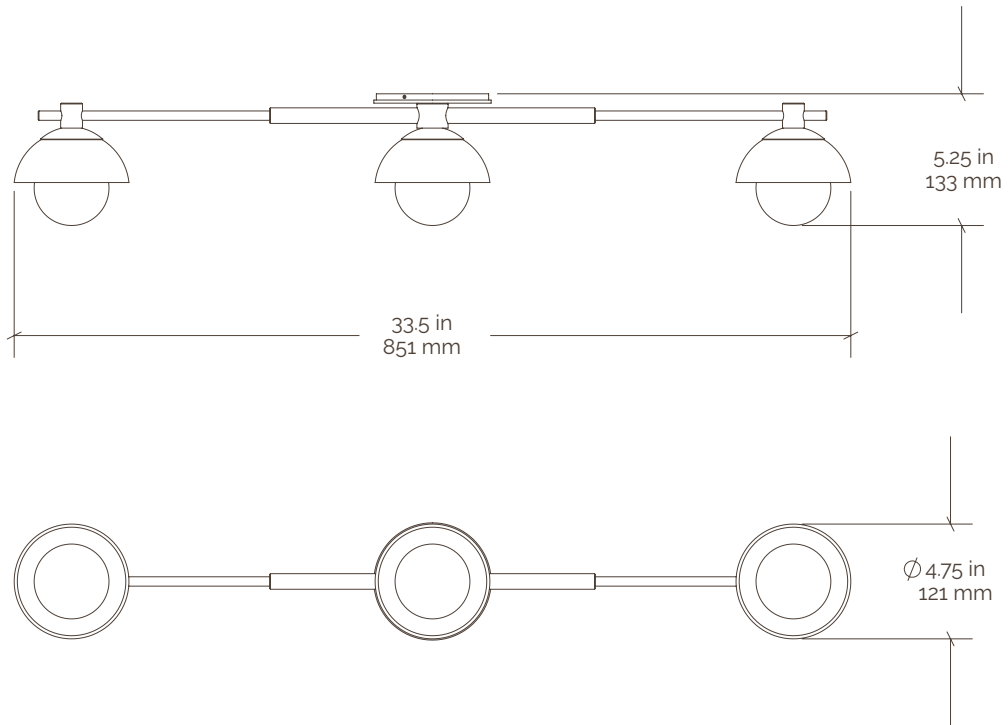

Dixon Triple Sconce 4.75" Hemisphere

Incandescent

Collection	Dixon	Mounting	4 in octagon box
Number	DIX-SC03	Backplate	4.75 in / 121 mm
Product	Sconce	Certifications	UL listed / Damp
Appx. Dimensions	H: 5.25 in / 133 mm W: 33.5 in / 851 mm	Ceramic Reflector	HM04
Weight	5 lbs / 2.2 kgs	Glass Diffuser	SP03
Materials	Brass & Terracotta	Lamping	120V / E12 Type T
		Lamping Spec	4.5 w / 450 lm / 3000 k each
Finishes	Available in any Pax brass & ceramic finish	Dimming	Dimmable with most incandescent and LED dimmers.

Incandescent Base Lamp Specs

E12 Type T

Type	E12 Type T
Input Voltage	120
Watts Each	4.5
Lumens Each	450
Color Temperature	3000 K
Life Expectancy	3 yrs, 25,000 hours

Type	E12 Type T
Input Voltage	120
Watts Each	6.0
Lumens Each	600
Color Temperature	3000 K
Life Expectancy	3 yrs, 25,000 hours

Type	E12 Type T
Input Voltage	120
Watts Each	9.5
Lumens Each	950
Color Temperature	3000 K
Life Expectancy	3 yrs, 25,000 hours