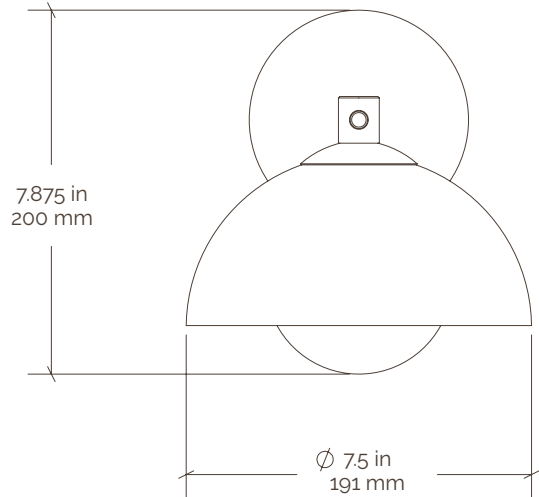

Dixon Sconce

Incandescent

Collection	Dixon	Mounting	4 in octagon box
Number	DIX-SC01	Backplate	4.75 in / 121 mm
Product	Sconce	Certifications	UL listed / Damp
Appx. Dimensions	H: 7.875 in / 200 mm W: 8.5 in / 216 mm	Ceramic Reflector	Hm07
Weight	3 lbs / 1.4 kgs	Glass Diffuser	SP04
Materials	Brass & Terracotta	Lamping	120V / E12 Type T
		Lamping Spec	6.0 w / 600 lm / 3000 k each
Finishes	Available in any Pax brass & ceramic finish	Dimming	Dimmable with most incandescent and LED dimmers.

*WALL MOUNT ONLY

SKU Key Finish legend available at paxlighting.com/finishes

Specifications

SKU Legend

XX-	XXX-	XXX-	XXXX-	XXX-	Ceramic Finish	XXXX-	X
Fixture Type	Family	Metal Finish	Ceramic	Ceramic Finish	Ceramic Finish Cont.	Diffuser Shape	Diffuser Finish
CF (Ceiling Fixture)	BAN (Bancroft)	BRB (Brushed Brass)	HM04 (4" Diameter Hemisphere)	AZL (Azure Lichen)	DIVL (Double Ivory Lichen)	SP03	W (White)
FM (Flush Mount)	EMM (Emmet)	BRN (Brushed Nickel)	HM07 (7" Diameter Hemisphere)	AZM (Azure Matte)	DVDL (Double Verde Lichen)	SP04	
PD (Pendant)	DIX (Dixon)	DAB (Dark Aged Brass)	HM12 (12" Diameter Hemisphere)	BLL (Black Lichen)	FRM (Forest Matte)	SP05	
SC (Sconce)	LAW (Lawrence)	GRA (Graphite)	CN12 (12" Height Cone)	BLM (Black Matte)	IVL (Ivory Lichen)		
FL (Floor)	ROS (Roseland)	LAB (Light Aged Brass)	LD15 (15" Diameter Low Dome)	CHL (Chocolate Lichen)	IVP (Ivory Porcelain)		
TB (Table)	CRE (Creston)	TXB (Textured Black)	TB04 (4" Short Tube)	CHM (Chocolate Matte)	NVM (Navy Matte)		
		TXI (Textured Ivory)	TB08 (8" Long Tube)	DAZL (Double Azure Lichen)	VDL (Verde Lichen)		
		TXW (Textured White)	AD01 (As Designed)	DBLL (Double Black Lichen)	VDM (Verde Matte)		
				DCHL (Double Chocolate Lichen)			

Type	E12 Type T
Input Voltage	120
Watts Each	9.5
Lumens Each	950
Color Temperature	3000 K
Life Expectancy	3 yrs, 25,000 hours