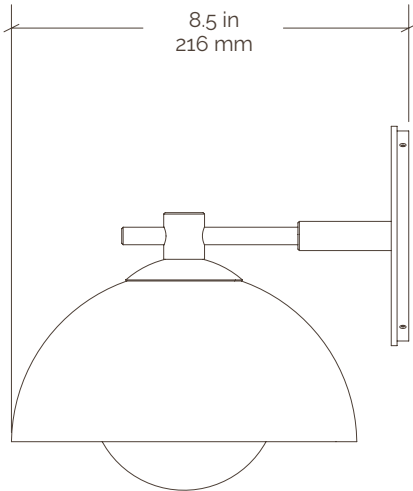

Dixon Sconce

Incandescent

Collection	Dixon	Mounting	4 in octagon box
Number	DIX-SC01	Backplate	4.75 in / 121 mm
Product	Sconce	Certifications	UL listed / Damp
Appx. Dimensions	H: 7.875 in / 200 mm W: 8.5 in / 216 mm	Ceramic Reflector	Hm07
Weight	3 lbs / 1.4 kgs	Glass Diffuser	SP04
Materials	Brass & Terracotta	Lamping	120V / E12 Type T
		Lamping Spec	6.0 w / 600 lm / 3000 k each
Finishes	Available in any Pax brass & ceramic finish	Dimming	Dimmable with most incandescent and LED dimmers.

*WALL MOUNT ONLY

SKU Key Finish legend available at paxlighting.com/finishes

Specifications

SKU Legend

XX-	XXX-	XXX-	XXXX-	XXX-	Ceramic Finish	XXXX-	X
Fixture Type	Family	Metal Finish	Ceramic	Ceramic Finish	Ceramic Finish Cont.	Diffuser Shape	Diffuser Finish
CF (Ceiling Fixture)	BAN (Bancroft)	BRB (Brushed Brass)	HM04 (4" Diameter Hemisphere)	AZL (Azure Lichen)	DIVL (Double Ivory Lichen)	SP03	W (White)
FM (Flush Mount)	EMM (Emmet)	BRN (Brushed Nickel)	HM07 (7" Diameter Hemisphere)	AZM (Azure Matte)	DVDL (Double Verde Lichen)	SP04	
PD (Pendant)	DIX (Dixon)	DAB (Dark Aged Brass)	HM12 (12" Diameter Hemisphere)	BLL (Black Lichen)	FRM (Forest Matte)	SP05	
SC (Sconce)	LAW (Lawrence)	GRA (Graphite)	CN12 (12" Height Cone)	BLM (Black Matte)	IVL (Ivory Lichen)		
FL (Floor)	ROS (Roseland)	LAB (Light Aged Brass)	LD15 (15" Diameter Low Dome)	CHL (Chocolate Lichen)	IVP (Ivory Porcelain)		
TB (Table)	CRE (Creston)	TXB (Textured Black)	TB04 (4" Short Tube)	CHM (Chocolate Matte)	NVM (Navy Matte)		
		TXI (Textured Ivory)	TB08 (8" Long Tube)	DAZL (Double Azure Lichen)	VDL (Verde Lichen)		
		TXW (Textured White)	AD01 (As Designed)	DBLL (Double Black Lichen)	VDM (Verde Matte)		
				DCHL (Double Chocolate Lichen)			