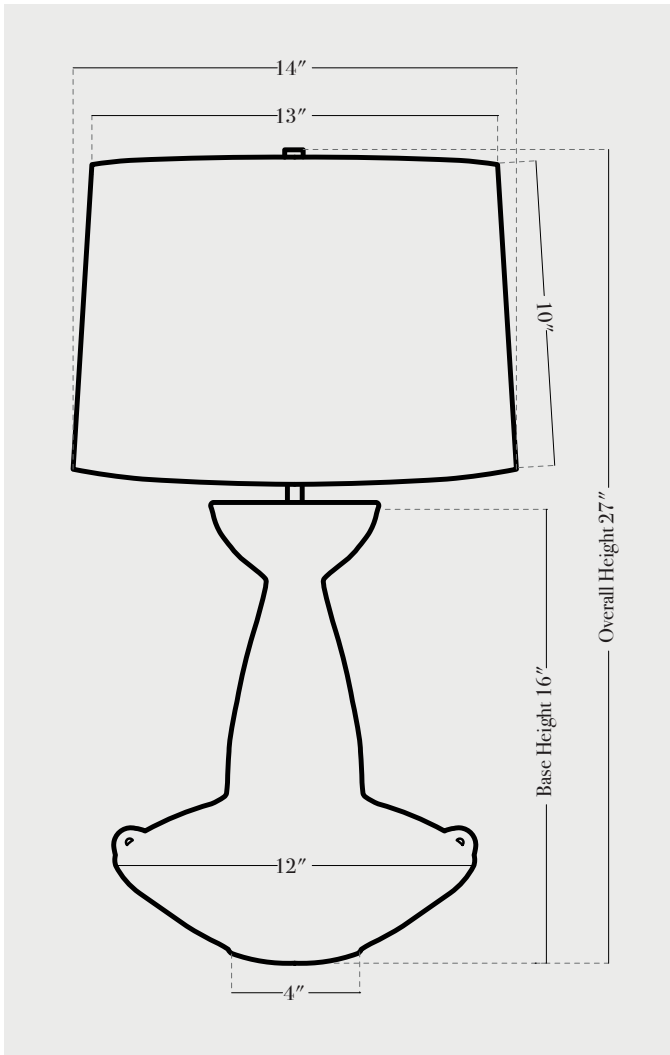

Claudius 27 inches

PRODUCT SPECIFICATIONS

BASE FINISHES

stone, anthracite, lapis, terrasig, chestnut, ivy

BASE DETAILS

glazed ceramic, 15 - 20 lbs. depending on size

SHADE DETAILS

oatmeal linen

METAL DETAILING

unfinished brass

SWITCH TYPE

socket dial (switch on socket)

RECOMMENDED WATTAGE

60 watts incandescent or LED equivalent

PRODUCTION LEAD TIME

8-10 weeks single

10-12 weeks multiple

NOTES

1. This item is handmade, and may exhibit variability within the same piece. We do our best to maintain a consistent product, but honor the handmade craftsmanship. Dimensions may vary within an inch.