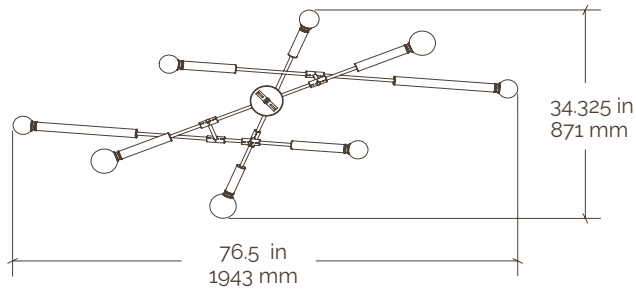

# Ayr Ceiling Fixture

Incandescent

<b>Collection</b>	Ayr	<b>Mounting</b>	4 in octagon box
<b>Number</b>	AYR-CF01	<b>Canopy</b>	5 in / 127 mm
<b>Product</b>	Ceiling Fixture	<b>Certifications</b>	UL listed / Damp
<b>Appx. Dimensions</b>	H: 54.325 in / 1379 mm W: 76.45 in / 1943 mm	<b>Ceramic Reflector</b>	TB04 / TB08 / TB16
<b>Weight</b>	20 lbs / 9.07 kgs	<b>Glass Diffuser</b>	SP03 / Sp04
<b>Materials</b>	Brass & Terracotta	<b>Lamping</b>	120V / E12 Type T
<b>Finishes</b>	Available in any Pax brass & ceramic finish	<b>Lamping Spec</b>	4.5 w / 450 lm / 3000 k each 6.0 w / 600 lm / 3000 k each
		<b>Dimming</b>	Dimmable with most incandescent and LED dimmers.

Down rod is 33.75in./857mm. Can be cut to length on-site or specified to length. Longer length available.

**SKU Key** Finish legend available at [paxlighting.com/finishes](http://paxlighting.com/finishes)