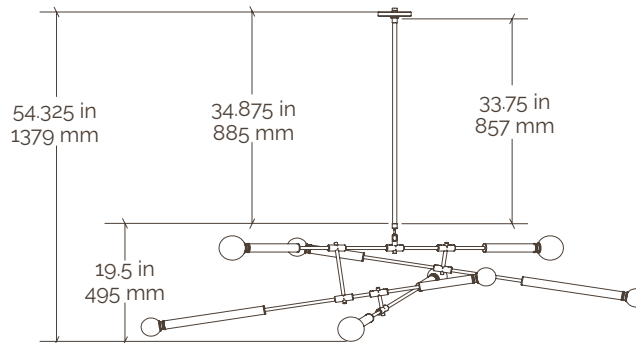

# Ayr Ceiling Fixture

Incandescent

<b>Collection</b>	Ayr	<b>Mounting</b>	4 in octagon box
<b>Number</b>	AYR-CF01	<b>Canopy</b>	5 in / 127 mm
<b>Product</b>	Ceiling Fixture	<b>Certifications</b>	UL listed / Damp
<b>Appx. Dimensions</b>	H: 54.325 in / 1379 mm W: 76.45 in / 1943 mm	<b>Ceramic Reflector</b>	TB04 / TB08 / TB16
<b>Weight</b>	20 lbs / 9.07 kgs	<b>Glass Diffuser</b>	SP03 / Sp04
<b>Materials</b>	Brass & Terracotta	<b>Lamping</b>	120V / E12 Type T
<b>Finishes</b>	Available in any Pax brass & ceramic finish	<b>Lamping Spec</b>	4.5 w / 450 lm / 3000 k each 6.0 w / 600 lm / 3000 k each
		<b>Dimming</b>	Dimmable with most incandescent and LED dimmers.

Down rod is 33.75in./857mm. Can be cut to length on-site or specified to length. Longer length available.

**SKU Key** Finish legend available at [paxlighting.com/finishes](http://paxlighting.com/finishes)