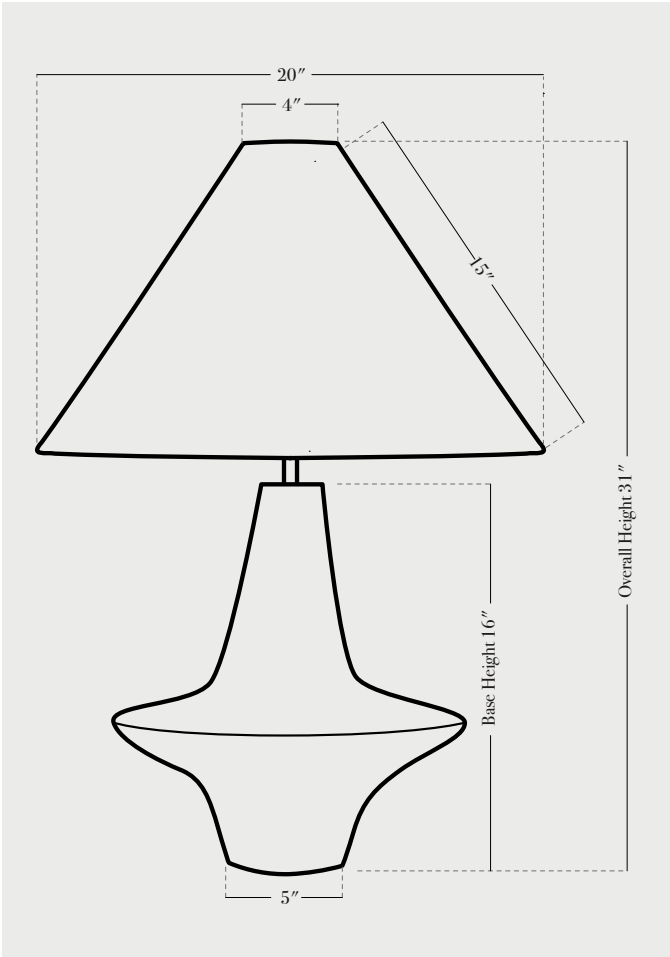

# Wing 31 inches

### BASE DETAILS

glazed ceramic, 15 - 20 lbs. depending on size