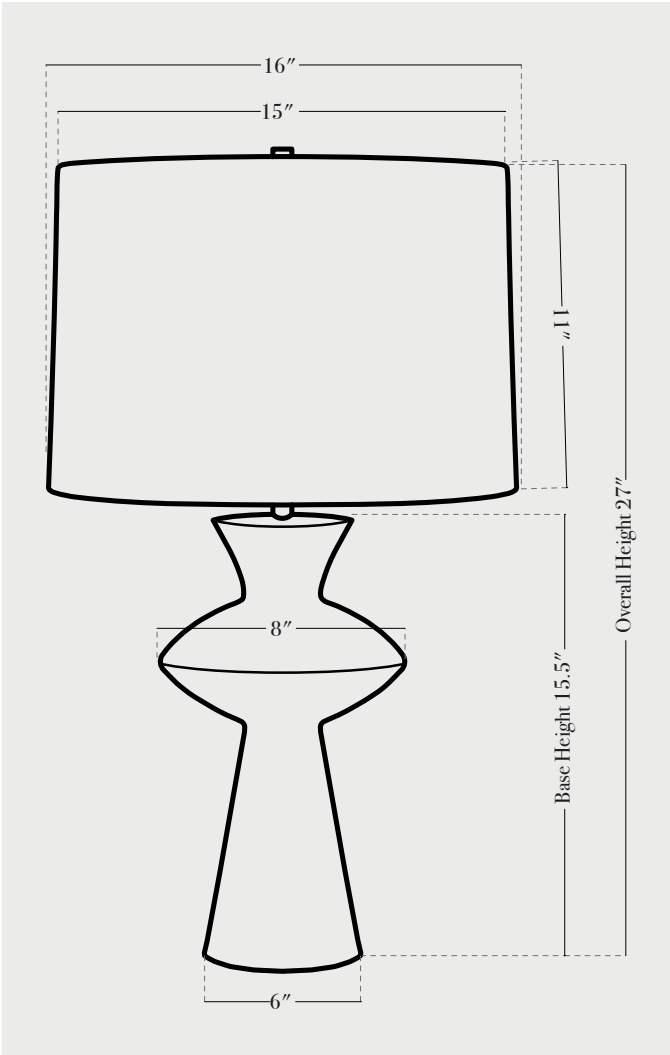

Tiberius 27 inches

PRODUCT SPECIFICATIONS

BASE FINISHES

stone, anthracite, lapis, terrasig, chestnut, ivy

BASE DETAILS

glazed ceramic, 15 - 20 lbs. depending on size

SHADE DETAILS

oatmeal linen

METAL DETAILING

unfinished brass

SWITCH TYPE

socket dial (switch on socket)

RECOMMENDED WATTAGE

60 watts incandescent or LED equivalent

PRODUCTION LEAD TIME

8-10 weeks single

10-12 weeks multiple

NOTES

1. This item is handmade, and may exhibit variability within the same piece. We do our best to maintain a consistent product, but honor the handmade craftsmanship. Dimensions may vary within an inch.