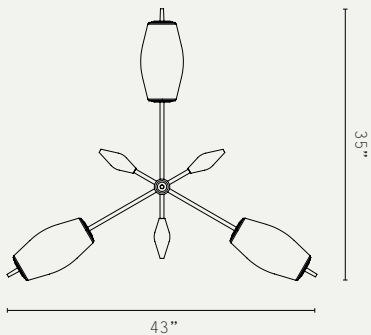

### HANGING OPTIONS:

DROP ROD AT 4" INCREMENTS

### ADDITIONAL INFO:

DESIGNED BY WILL EARL 2021

MADE IN ENGLAND

SIDE

TOP

\*choose total drop - longer drop available at extra cost