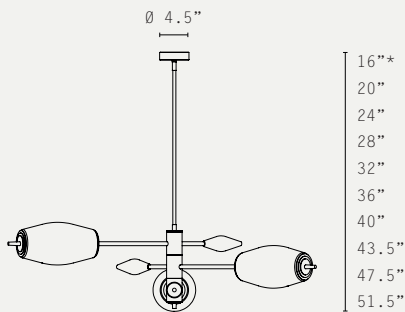

J.ADAMS&Co

SUPERNOVA 3 PENDANT (US WIRED)

LIGHT SOURCE:

E26 LAMP BASE (20W MAX)

G16.5 / A15 SHAPE

LAMP SUPPLIED:

3 X E26 LED / 2700K / 5.5W /

470 LUMENS

DIMMABLE:

PHASE DIMMING (USING SUPPLIED

LAMP)

VOLTAGE:

120V AC

CERTIFICATIONS:

UL (ON REQUEST)

MATERIALS:

BRASS, GLASS

WEIGHT:

27.5 LB (APPROX)

HANGING OPTIONS:

DROP ROD AT 4" INCREMENTS

ADDITIONAL INFO:

DESIGNED BY WILL EARL 2021

MADE IN ENGLAND

SIDE

TOP

*choose total drop - longer drop available at extra cost

METAL FINISHES:

- ANTIQUE BRASS
- BRONZE
- SATIN BRASS
- SATIN NICKEL

PRODUCT CODES:

U.SNV.P3.AB - ANTIQUE BRASS / OPAL GLASS

U.SNV.P3.BZ - BRONZE / OPAL GLASS

U.SNV.P3.SB - SATIN BRASS / OPAL GLASS

U.SNV.P3.SN - SATIN NICKEL / OPAL GLASS