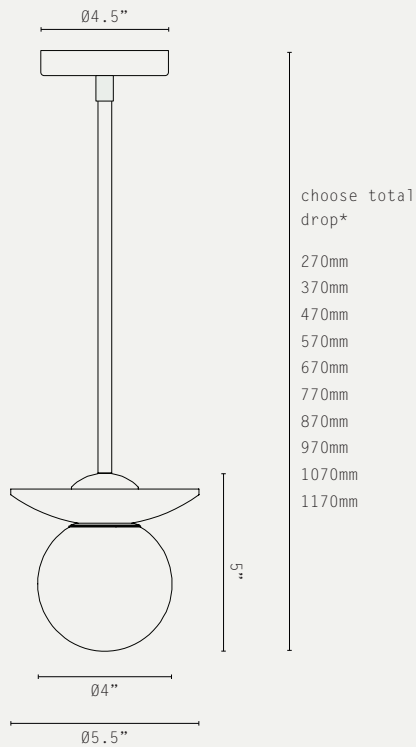

J.ADAMS&Co

ORBIT PENDANT (US WIRED)

*longer drop available at extra cost

LIGHT SOURCE:

G9 LAMP BASE
(4W MAX, LED ONLY)

LAMP SUPPLIED:

1 X G9 LED / 2700K / 3W /
250 LUMENS

DIMMABLE:

PHASE DIMMING (USING SUPPLIED
LAMP)

VOLTAGE:

120V AC

CERTIFICATIONS:

UL (ON REQUEST)

MATERIALS:

BRASS, OPAL GLASS,
NATURAL STONE

WEIGHT:

6.5 LB (APPROX)

HANGING OPTIONS:

- DROP ROD AT 4" INCREMENTS

ADDITIONAL INFO:

DESIGNED BY WILL EARL 2022

MADE IN ENGLAND

METAL FINISHES:

STONE OPTIONS: