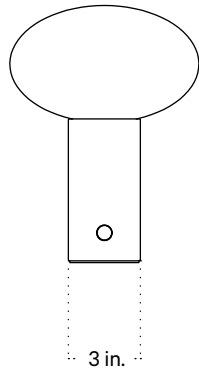

Front View

Top View

Side View

Isometric View