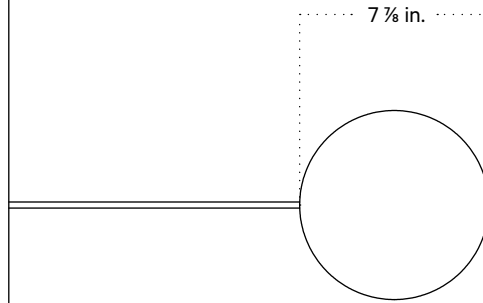

Front View

Top View

Side View

Isometric View