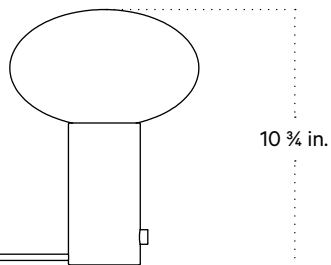

Front View

Top View

Side View

Isometric View