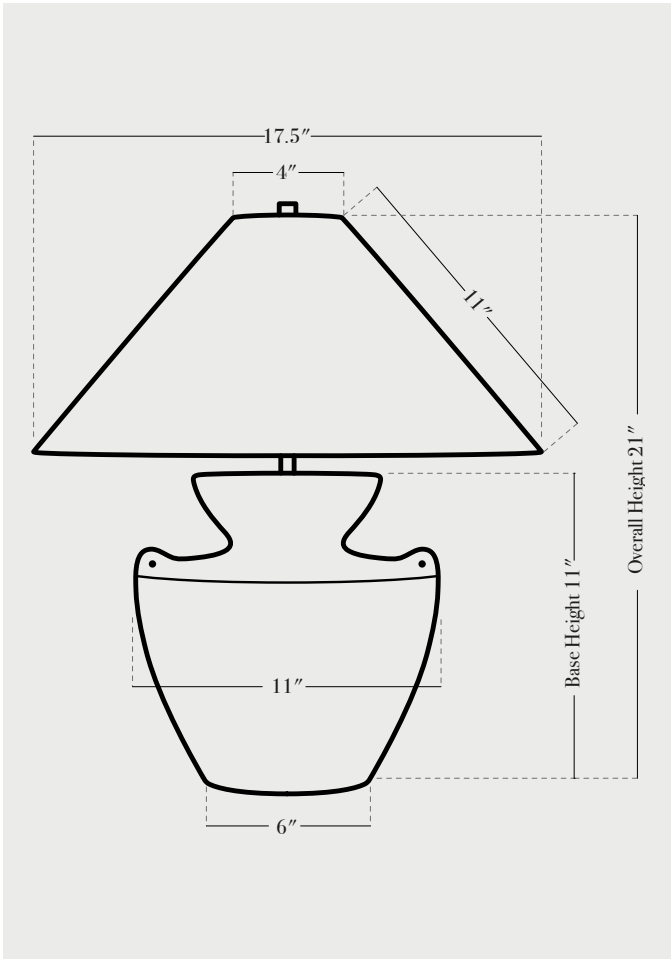

Atlas 21 inches

PRODUCT SPECIFICATIONS

BASE FINISHES

stone, anthracite, lapis, terrasig, chestnut, ivy

BASE DETAILS

glazed ceramic, 15 - 20 lbs. depending on size

SHADE DETAILS

oatmeal linen

METAL DETAILING

unfinished brass

SWITCH TYPE

socket dial (switch on socket)

RECOMMENDED WATTAGE

60 watts incandescent or LED equivalent

PRODUCTION LEAD TIME

8-10 weeks single